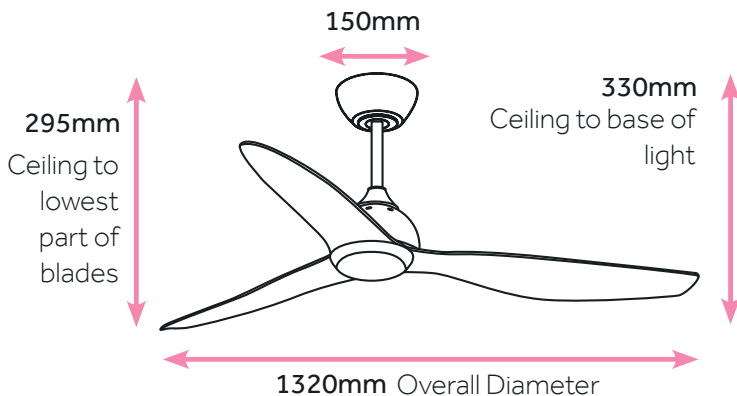

DIMMABLE CCT LED LIGHT

CFCLWH3DCLWH - 52" White

CFCLWH3DCLBL - 52" Black

CFCLWH3DCLBLT - 52" Black / Merbau

2 RODS INCLUDED IN THE BOX!

We include 2 rods (125mm and 250mm long) in the box, all measurements are based on using the 125mm rod. The 250mm rod is perfect for higher than average ceilings.

SPECIFICATIONS:

- Indoor / outdoor undercover
- Reversible for winter use
- Includes remote control
- 5 speeds - No Light | 6 speeds - LED Light
- Quality ABS blades
- Quiet operation, efficient DC Motor
- Max Ceiling Angle 15°