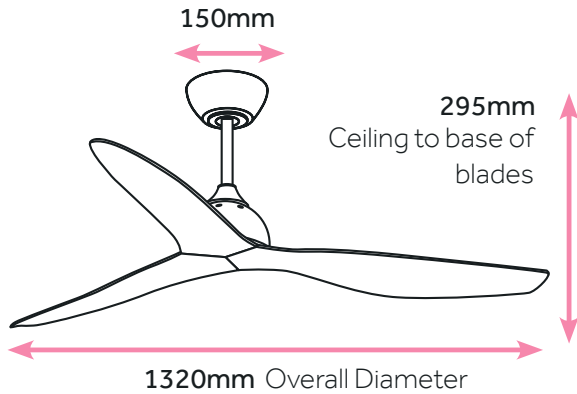

DIMMABLE CCT LED LIGHT

CFCLWH3DCLWH - 52" White

CFCLWH3DCLBL - 52" Black

CFCLWH3DCLBLT - 52" Black / Merbau

2 RODS INCLUDED IN THE BOX!

We include 2 rods (125mm and 250mm long) in the box, all measurements are based on using the 125mm rod. The 250mm rod is perfect for higher than average ceilings.

SPECIFICATIONS:

- Indoor / outdoor undercover
- Reversible for winter use
- Includes remote control
- 5 speeds - No Light | 6 speeds - LED Light
- Quality ABS blades
- Quiet operation, efficient DC Motor
- Max Ceiling Angle 15°