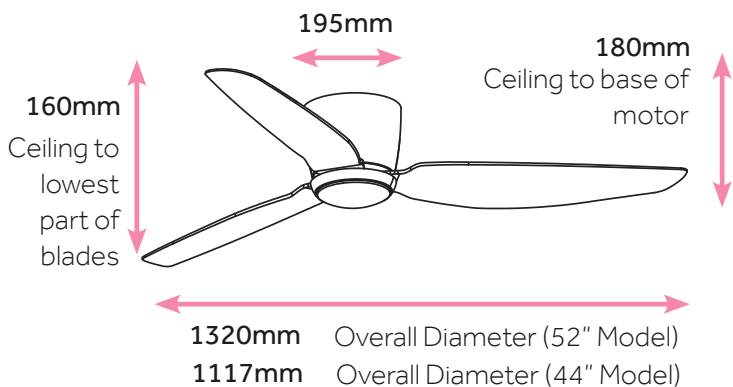

WHISPER | DC LOW PROFILE

NO LIGHT

C5000/101A - 44" White

C5020/101A - 52" White

SPECIFICATIONS:

- Indoor ONLY
- Reversible for winter use
- Includes remote control
- 2H / 4H / 8H Timer
- 6 speeds
- Quality ABS blades
- Quiet operation, efficient DC Motor
- Suitable for flat ceilings ONLY

44" MODELS:

Speed	Power (Watts)	RPM	Airflow
1 - Low	5.3	130	4,002 m ³ /hr
2	8.2	165	5,117 m ³ /hr
3	10	185	6,097 m ³ /hr
4	12	195	6,819 m ³ /hr
5	14	205	7,711 m ³ /hr
6	16	215	8,530 m ³ /hr

52" MODELS:

Speed	Power (Watts)	RPM	Airflow
1 - Low	5	95	3,805 m ³ /hr
2	10	135	5,097 m ³ /hr
3	14.5	155	6,541 m ³ /hr
4	19.5	170	7,798 m ³ /hr
5	24	185	8,698 m ³ /hr
6	29.5	195	9,298 m ³ /hr

DIMMABLE CCT LED LIGHT

C5001/101A - 44" White

C5021/101A - 52" White

DIMMABLE CCT LED LIGHT DATA:

Colour Temp	Power (Watts)	Max Lumens
3000k	3.6 - 18	1350
4000k	3.6 - 18	1550
5700k	3.6 - 18	1400

SP13-FM001