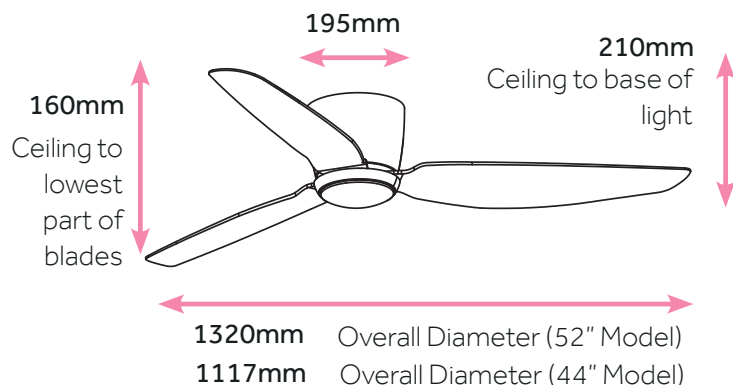

WHISPER | DC LOW PROFILE

NO LIGHT

C5000/101A - 44" White

C5020/101A - 52" White

SPECIFICATIONS:

- Indoor ONLY
- Reversible for winter use
- Includes remote control
- 2H / 4H / 8H Timer
- 6 speeds
- Quality ABS blades
- Quiet operation, efficient DC Motor
- Suitable for flat ceilings ONLY

44" MODELS:

Speed	Power (Watts)	RPM	Airflow
1 - Low	5.3	130	4,002 m ³ /hr
2	8.2	165	5,117 m ³ /hr
3	10	185	6,097 m ³ /hr
4	12	195	6,819 m ³ /hr
5	14	205	7,711 m ³ /hr
6	16	215	8,530 m ³ /hr

52" MODELS:

Speed	Power (Watts)	RPM	Airflow
1 - Low	5	95	3,805 m ³ /hr
2	10	135	5,097 m ³ /hr
3	14.5	155	6,541 m ³ /hr
4	19.5	170	7,798 m ³ /hr
5	24	185	8,698 m ³ /hr
6	29.5	195	9,298 m ³ /hr

DIMMABLE CCT LED LIGHT

C5001/101A - 44" White

C5021/101A - 52" White

DIMMABLE CCT LED LIGHT DATA:

Colour Temp	Power (Watts)	Max Lumens
3000k	3.6 - 18	1350
4000k	3.6 - 18	1550
5700k	3.6 - 18	1400

SP13-FM001