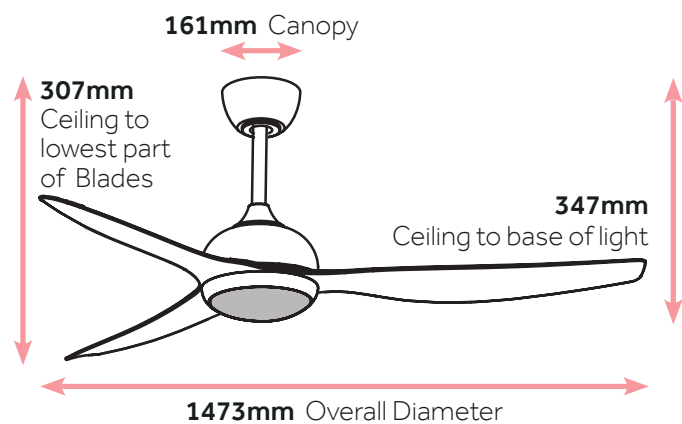

## NO LIGHT

- C3310/101A** - 58" (147cm) White
- C3310/124A** - 58" (147cm) White & Light Oak
- C3310/202A** - 58" (147cm) Black

## DIMMABLE CCT LED LIGHT

- C3311/101A** - 58" (147cm) White - CCT LED