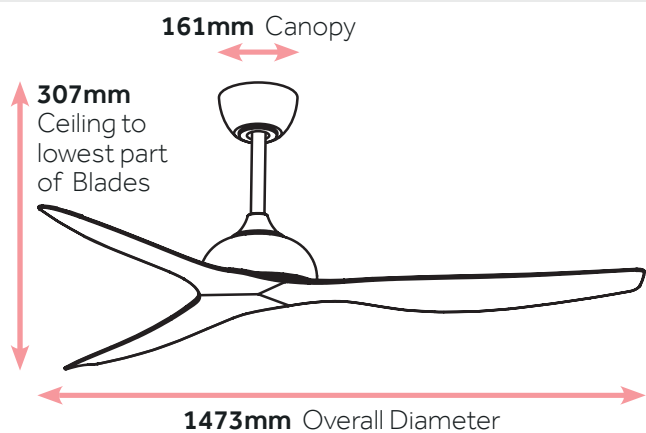

# WHISPER 58" IP66 DC

## NO LIGHT

- C3310/101A** - 58" (147cm) White
- C3310/124A** - 58" (147cm) White & Light Oak
- C3310/202A** - 58" (147cm) Black

## DIMMABLE CCT LED LIGHT

- C3311/101A** - 58" (147cm) White - CCT LED