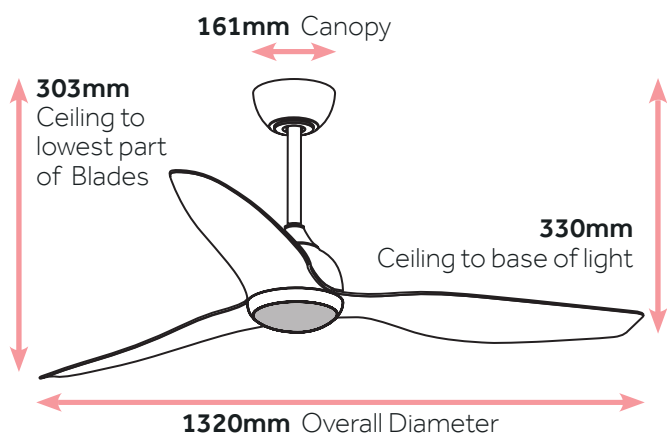

DIMMABLE CCT LED LIGHT

- **C3301/101A** - 52" (132cm) White - CCT LED
- **C3301/124A** - 52" (132cm) White & Light Oak - CCT LED
- **C3301/202A** - 52" (132cm) Black - CCT LED