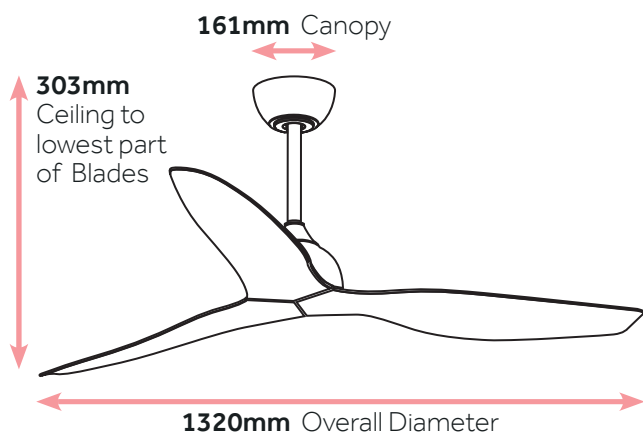

## NO LIGHT

- C3300/101A** - 52" (132cm) White
- C3300/124A** - 52" (132cm) White & Light Oak
- C3300/202A** - 52" (132cm) Black