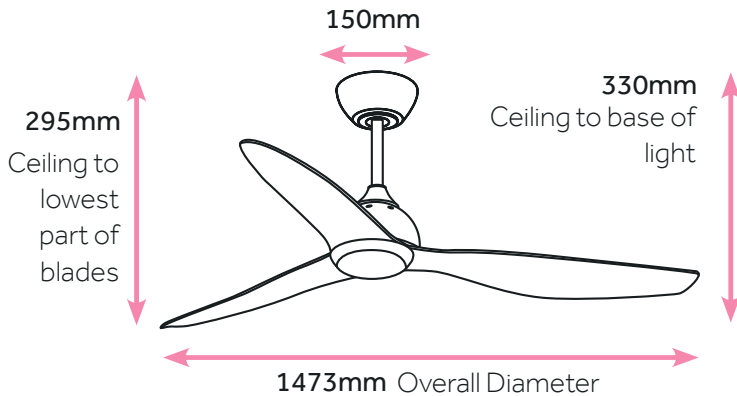

WHISPER | DC

NO LIGHT

C3110/101A - 58" White

C3110/202A - 58" Black

SPECIFICATIONS:

- Indoor / outdoor undercover
- Reversible for winter use
- 2H / 4H / 8H Timer
- Includes remote control
- 6 speeds
- Quality ABS blades
- Quiet operation, efficient DC Motor
- Max Ceiling Angle 15°

PERFORMANCE

Speed	Power (Watts)	RPM	Airflow
1 - Low	6	80	6,075 m ³ /hr
2	10	108	8,291 m ³ /hr
3	16	129	9,395 m ³ /hr
4	22	156	11,570 m ³ /hr
5	30	180	12,796 m ³ /hr
6	38	208	13,592 m ³ /hr

DIMMABLE CCT LED LIGHT

C3111/101A - 58" White

C3111/202A - 58" Black

DIMMABLE CCT LED LIGHT DATA:

Colour Temp	Power (Watts)	Max Lumens
3000k	3.6 - 24	1435
4000k	3.6 - 24	1474
6000k	3.6 - 24	1461

2 RODS INCLUDED IN THE BOX!

We include 2 rods (125mm and 250mm long) in the box, all measurements are based on using the 125mm rod. The 250mm rod is perfect for higher than average ceilings.