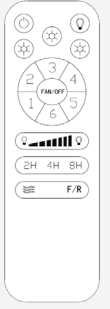

WHISPER | DC

NO LIGHT

C3110/101A - 58" White

C3110/202A - 58" Black

SPECIFICATIONS:

- Indoor / outdoor undercover
- Reversible for winter use
- 2H / 4H / 8H Timer
- Includes remote control
- 6 speeds
- Quality ABS blades
- Quiet operation, efficient DC Motor
- Max Ceiling Angle 15°

PERFORMANCE

Speed	Power (Watts)	RPM	Airflow
1 - Low	6	80	6,075 m ³ /hr
2	10	108	8,291 m ³ /hr
3	16	129	9,395 m ³ /hr
4	22	156	11,570 m ³ /hr
5	30	180	12,796 m ³ /hr
6	38	208	13,592 m ³ /hr

DIMMABLE CCT LED LIGHT