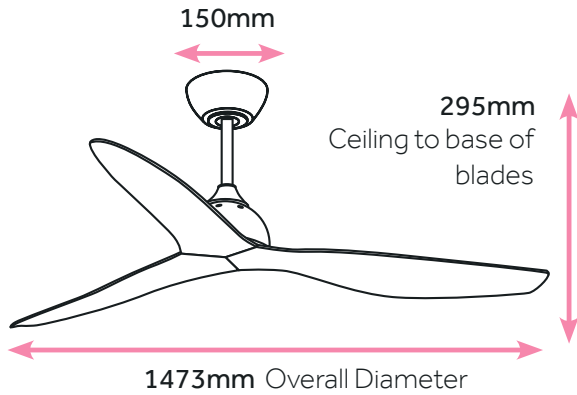

WHISPER | DC

NO LIGHT

C3110/101A - 58" White

C3110/202A - 58" Black

SPECIFICATIONS:

- Indoor / outdoor undercover
- Reversible for winter use
- 2H / 4H / 8H Timer
- Includes remote control
- 6 speeds
- Quality ABS blades
- Quiet operation, efficient DC Motor
- Max Ceiling Angle 15°

PERFORMANCE

Speed	Power (Watts)	RPM	Airflow
1 - Low	6	80	6,075 m ³ /hr
2	10	108	8,291 m ³ /hr
3	16	129	9,395 m ³ /hr
4	22	156	11,570 m ³ /hr
5	30	180	12,796 m ³ /hr
6	38	208	13,592 m ³ /hr

DIMMABLE CCT LED LIGHT

C3111/101A - 58" White

C3111/202A - 58" Black

DIMMABLE CCT LED LIGHT DATA:

Colour Temp	Power (Watts)	Max Lumens
3000k	3.6 - 24	1435
4000k	3.6 - 24	1474
6000k	3.6 - 24	1461

2 RODS INCLUDED IN THE BOX!

We include 2 rods (125mm and 250mm long) in the box, all measurements are based on using the 125mm rod. The 250mm rod is perfect for higher than average ceilings.

EXTENSION RODS FOR MODELS WITH LED LIGHT:

- K005M/109A** - 90cm White
- K005M/209A** - 90cm Black
- K005M/118A** - 180cm White
- K005M/218A** - 180cm Black