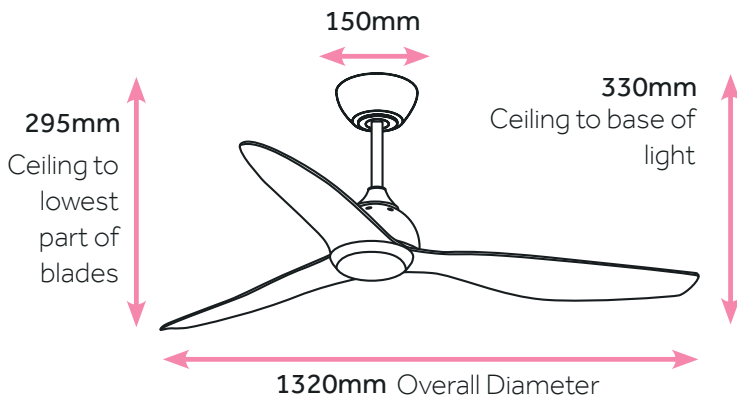

C3100/101B - 52" White

C3100/202B - 52" Black

DIMMABLE CCT LED LIGHT

C3101/101B - 52" White

C3101/202B - 52" Black

2 RODS INCLUDED IN THE BOX!

We include 2 rods (125mm and 250mm long) in the box, all measurements are based on using the 125mm rod. The 250mm rod is perfect for higher than average ceilings.

SPECIFICATIONS:

- Indoor / outdoor undercover
- Reversible for winter use
- Includes remote control
- 5 speeds - No Light | 6 speeds - LED Light
- Quality ABS blades
- Quiet operation, efficient DC Motor
- Max Ceiling Angle 15°