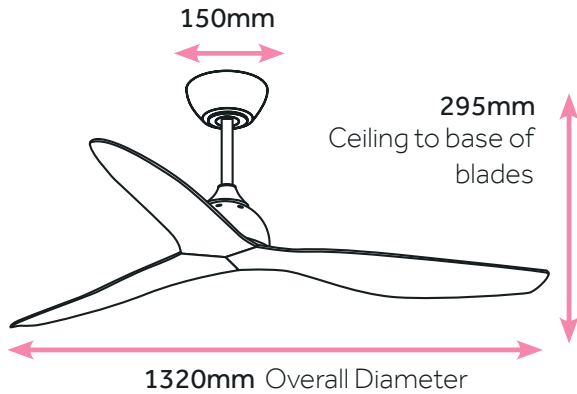

C3100/101B - 52" White

C3100/202B - 52" Black

DIMMABLE CCT LED LIGHT

C3101/101B - 52" White

C3101/202B - 52" Black

2 RODS INCLUDED IN THE BOX!

We include 2 rods (125mm and 250mm long) in the box, all measurements are based on using the 125mm rod. The 250mm rod is perfect for higher than average ceilings.

SPECIFICATIONS:

- Indoor / outdoor undercover
- Reversible for winter use
- Includes remote control
- 5 speeds - No Light | 6 speeds - LED Light
- Quality ABS blades
- Quiet operation, efficient DC Motor
- Max Ceiling Angle 15°