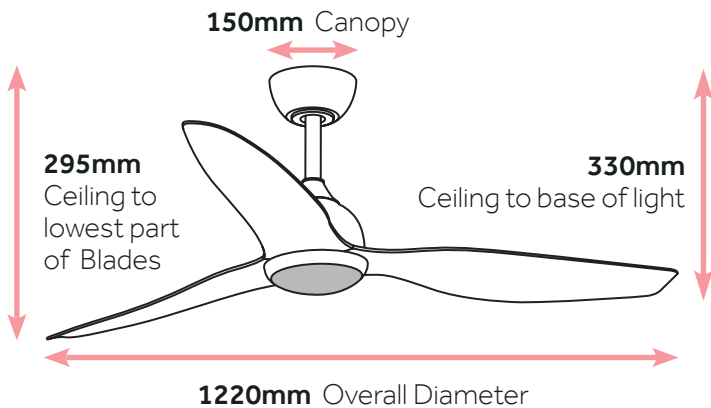

NO LIGHT

- C3000/101A** - 48" (122cm) White
- C3000/123B** - 48" (122cm) White/Light Oak
- C3000/202A** - 48" (122cm) Black

DIMMABLE CCT LED LIGHT

- C3001/101A** - 48" (122cm) White - CCT LED
- C3001/123B** - 48" White/Light Oak - CCT LED
- C3001/202A** - 48" (122cm) Black - CCT LED

SPECIFICATIONS:

- Suitable for indoor / outdoor undercover use
- Reversible for winter use
- Includes remote control - 6 selectable speeds
- Energy saving DC motor
- Available with or without CCT Dimmable LED light
- Lightweight plastic blades
- Quiet operation
- 1Hr/2Hr/4Hr Timer settings
- Suitable for angled ceilings Max 15°