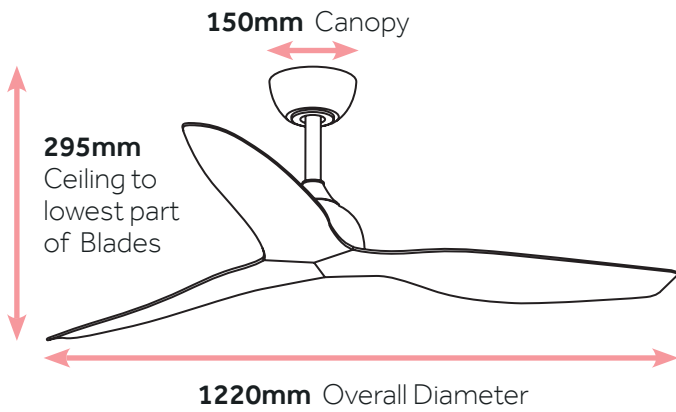

NO LIGHT

- C3000/101A** - 48" (122cm) White
- C3000/123B** - 48" (122cm) White/Light Oak
- C3000/202A** - 48" (122cm) Black

DIMMABLE CCT LED LIGHT

- C3001/101A** - 48" (122cm) White - CCT LED
- C3001/123B** - 48" White/Light Oak - CCT LED
- C3001/202A** - 48" (122cm) Black - CCT LED

SPECIFICATIONS:

- Suitable for indoor / outdoor undercover use
- Reversible for winter use
- Includes remote control - 6 selectable speeds
- Energy saving DC motor
- Available with or without CCT Dimmable LED light
- Lightweight plastic blades
- Quiet operation
- 1Hr/2Hr/4Hr Timer settings
- Suitable for angled ceilings Max 15°