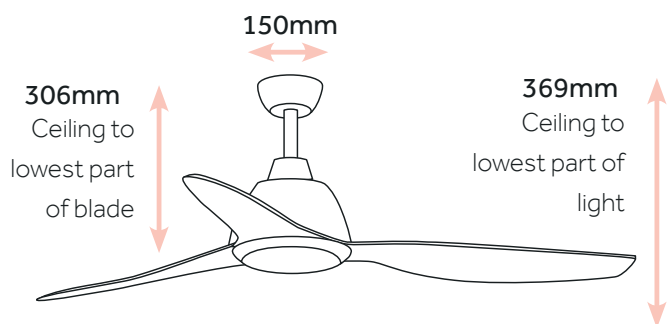

Whisper AC 48" CCT LED Light - White

2 RODS INCLUDED IN THE BOX!

We include 2 rods (125mm and 250mm long) in the box, all measurements are based on using the 125mm rod. The 250mm rod is perfect for higher than average ceilings.

SPECIFICATIONS:

- Indoor / outdoor undercover
- Reversible for winter use
- Includes wall control
- 3 selectable speeds
- Quality ABS blades
- Quiet operation
- Reliable AC motor

PERFORMANCE DATA

Speed	Power (Watts)	RPM
1 - Low	18	107
2	34	153
3 - High	55	197

CCT LED LIGHT DATA

Colour Temp	Power (Watts)	Lumens
3000k	17.7	1408
4000k	17.7	1501
6000k	17.7	1474

EXTENSION RODS:

W-CRCLU90WH-LOOM3
White 90cm Rod

W-CRCLU180WH-LOOM3
White 180cm Rod