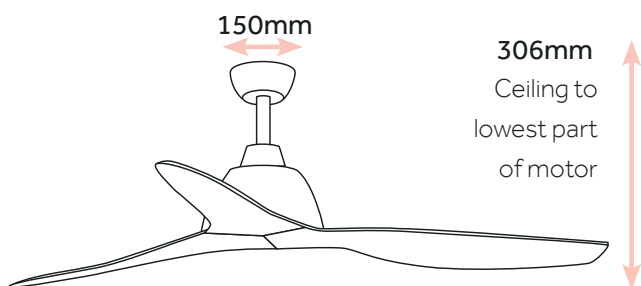

NO LIGHT

CFCLWH2ACWH

Whisper AC 48" No Light - White

CCT LED LIGHT

CFCLWH2ACLWH

Whisper AC 48" CCT LED Light - White