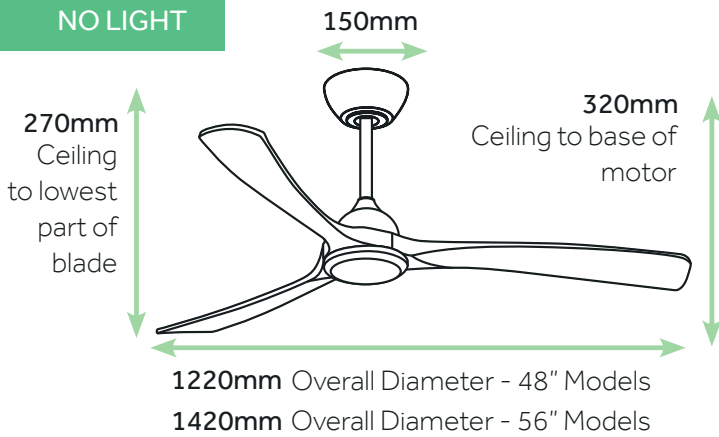

CFCLSL4LMBTK
56" CCT LED Matte Black / Teak

SPECIFICATIONS:

- Indoor ONLY
- Reversible for winter use
- Includes remote control
- 5 selectable speeds
- Solid timber blades
- Quiet operation
- Efficient DC motor
- Max Ceiling Angle 15°

NO LIGHT

LED LIGHT

2 RODS INCLUDED IN THE BOX!

We include 2 rods (125mm and 250mm long) in the box, all measurements are based on using the 125mm rod. The 250mm rod is perfect for higher than average ceilings..