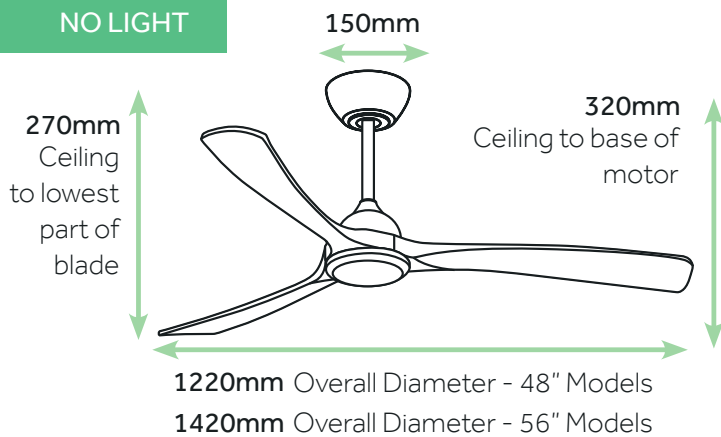

C1300/218B
56" No Light Matte Black / Teak

C1301/101B
56" CCT LED White

C1301/218B
56" CCT LED Matte Black / Teak

SPECIFICATIONS:

- Indoor ONLY
- Reversible for winter use
- Includes remote control
- 5 selectable speeds
- Solid timber blades
- Quiet operation
- Efficient DC motor
- Max Ceiling Angle 15°

NO LIGHT

LED LIGHT

2 RODS INCLUDED IN THE BOX!

We include 2 rods (125mm and 250mm long) in the box, all measurements are based on using the 125mm rod. The 250mm rod is perfect for higher than average ceilings..