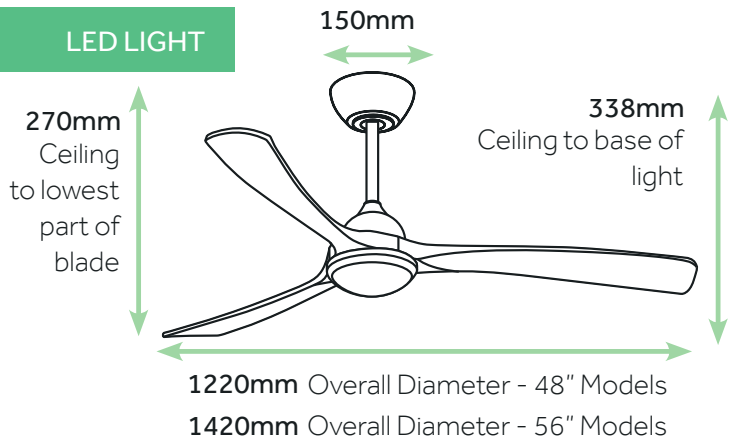

CFCLSL4LMBTK
56" CCT LED Matte Black / Teak

SPECIFICATIONS:

- Indoor ONLY
- Reversible for winter use
- Includes remote control
- 5 selectable speeds
- Solid timber blades
- Quiet operation
- Efficient DC motor
- Max Ceiling Angle 15°

NO LIGHT

LED LIGHT

2 RODS INCLUDED IN THE BOX!

We include 2 rods (125mm and 250mm long) in the box, all measurements are based on using the 125mm rod. The 250mm rod is perfect for higher than average ceilings..