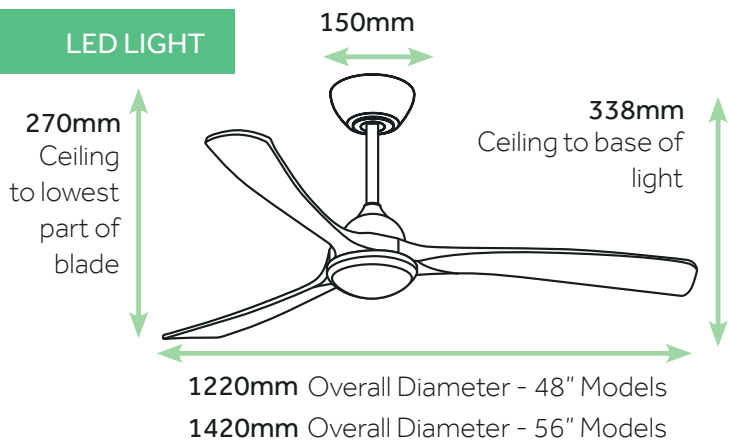

C1300/218B
56" No Light Matte Black / Teak

C1301/101B
56" CCT LED White

C1301/218B
56" CCT LED Matte Black / Teak

SPECIFICATIONS:

- Indoor ONLY
- Reversible for winter use
- Includes remote control
- 5 selectable speeds
- Solid timber blades
- Quiet operation
- Efficient DC motor
- Max Ceiling Angle 15°

NO LIGHT

LED LIGHT

2 RODS INCLUDED IN THE BOX!

We include 2 rods (125mm and 250mm long) in the box, all measurements are based on using the 125mm rod. The 250mm rod is perfect for higher than average ceilings..