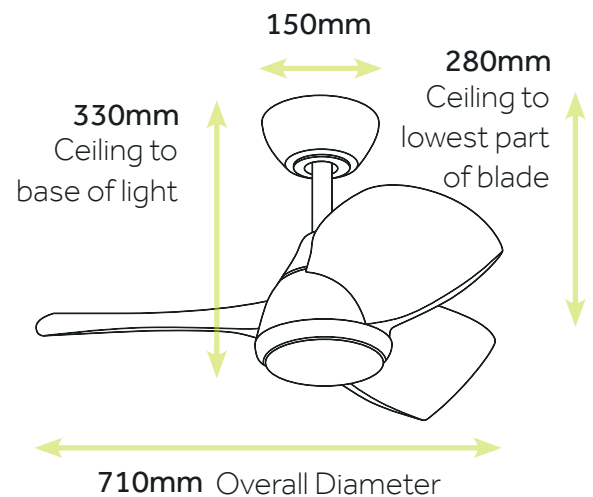

Also includes 'no light cap'
so model can be installed
with or without light.

SPECIFICATIONS:

- Indoor ONLY
- Reversible for winter use
- Includes remote control
- 5 selectable speeds
- Quality ABS blades
- Quiet operation
- Efficient DC motor
- Max Ceiling Angle 15°
- Includes CCT LED light

CCT LED LIGHT DATA

| Colour Temp | Power (Watts) | Lumens |
|-------------|---------------|--------|
| 3000k | 17.7 | 1408 |
| 4000k | 17.7 | 1501 |
| 5700k | 17.7 | 1474 |

2 RODS INCLUDED IN THE BOX!

We include 2 rods (125mm and 250mm long) in the box, all measurements are based on using the 125mm rod. The 250mm rod is perfect for higher than average ceilings.

EXTENSION ROD:

W-CRCLU90WH-LOOM5

White 90cm Rod