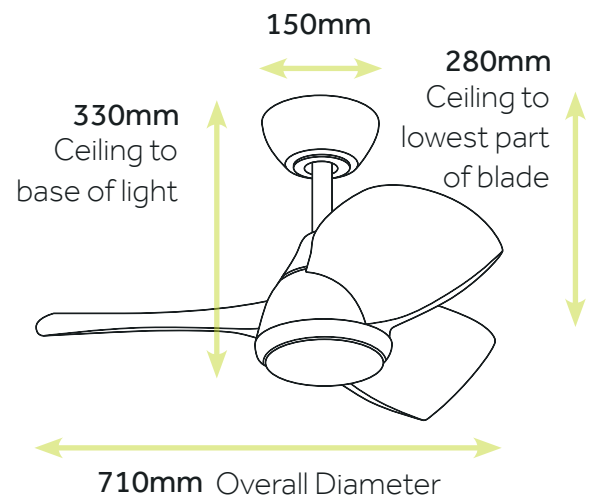

C001/101A

Mini 28" CCT LED

White

Also includes 'no light cap' so model can be installed with or without light.

SPECIFICATIONS:

- Indoor ONLY
- Reversible for winter use
- Includes remote control
- 5 selectable speeds
- Quality ABS blades
- Quiet operation
- Efficient DC motor
- Max Ceiling Angle 15°
- Includes CCT LED light

2 RODS INCLUDED IN THE BOX!

We include 2 rods (125mm and 250mm long) in the box, all measurements are based on using the 125mm rod. The 250mm rod is perfect for higher than average ceilings.

EXTENSION ROD:

- K0021/109A - White 90cm Rod
- K0021/118A - White 180cm Rod