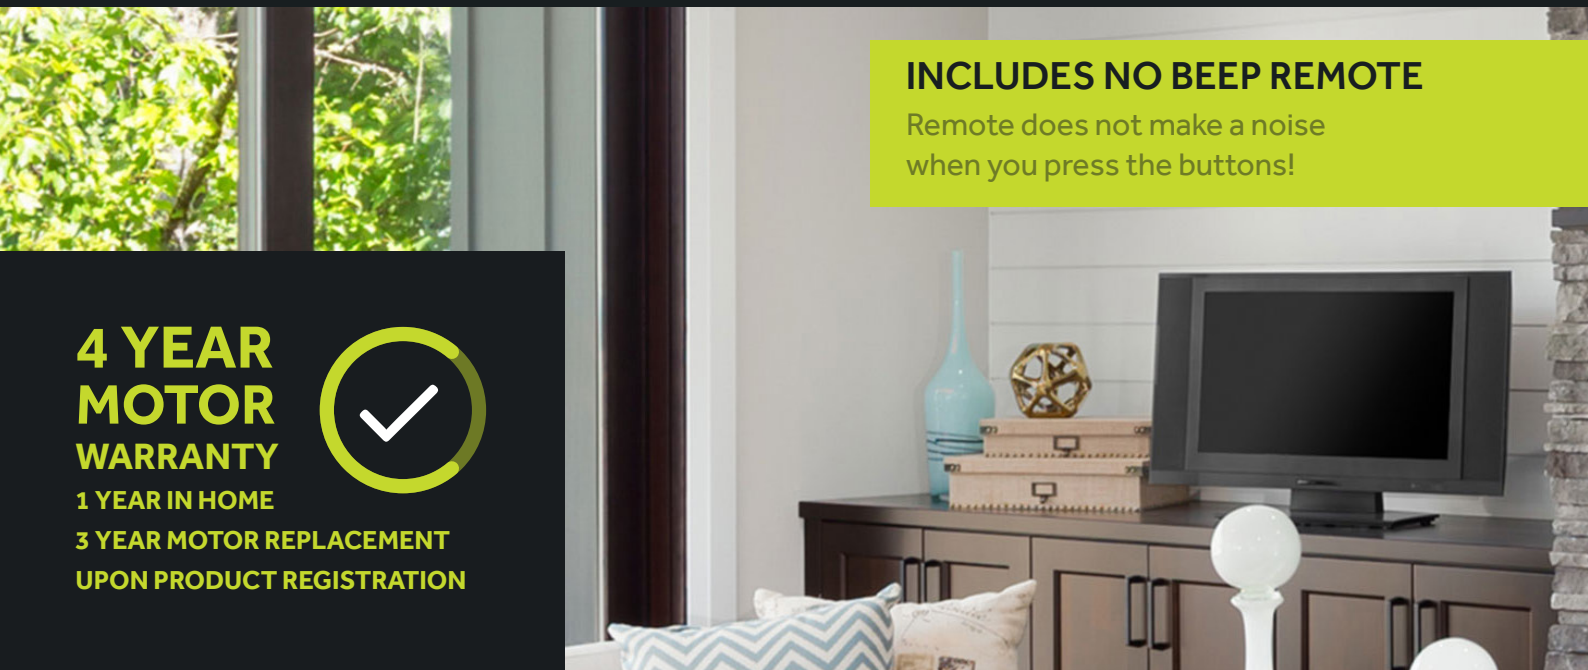

MINI | DC

INCLUDES NO BEEP REMOTE

Remote does not make a noise when you press the buttons!

**4 YEAR
MOTOR
WARRANTY**

1 YEAR IN HOME

3 YEAR MOTOR REPLACEMENT
UPON PRODUCT REGISTRATION

MINI | DC

AVAILABLE MODELS:

C001/101A

Mini 28" CCT LED

White

Also includes 'no light cap' so model can be installed with or without light.

SPECIFICATIONS:

- Indoor ONLY
- Reversible for winter use
- Includes remote control
- 5 selectable speeds
- Quality ABS blades
- Quiet operation
- Efficient DC motor
- Max Ceiling Angle 15°
- Includes CCT LED light