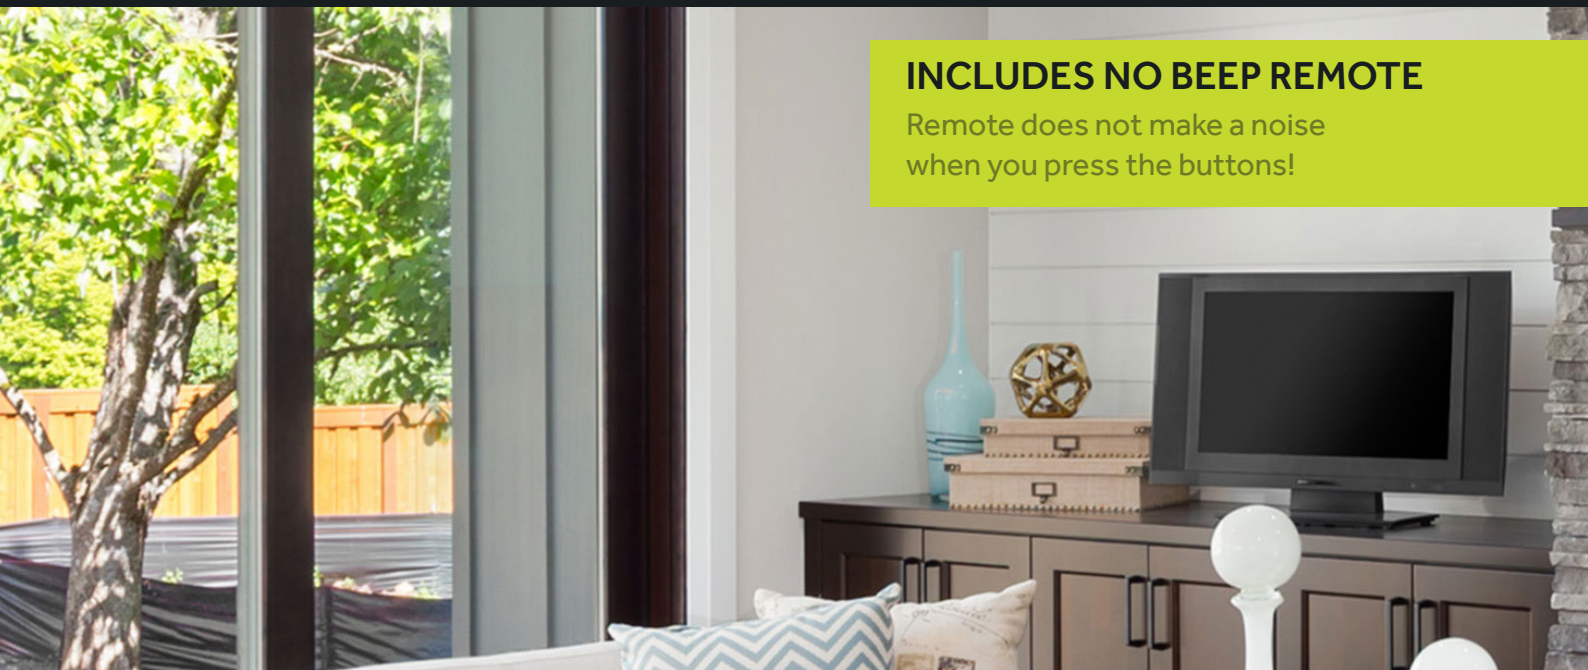

INCLUDES NO BEEP REMOTE

Remote does not make a noise
when you press the buttons!