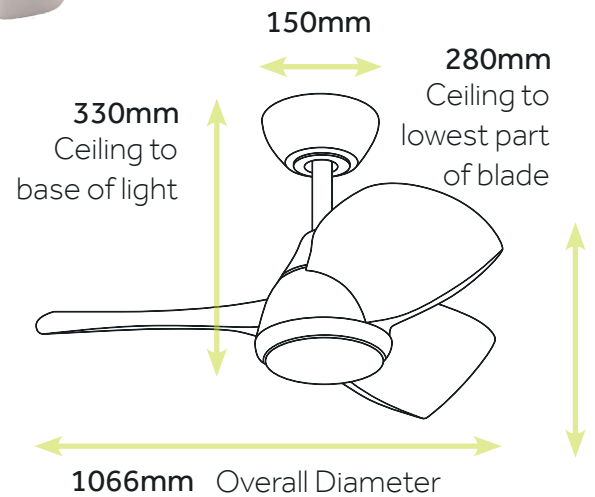

### SKU: C0101/101A

Mini 42" Dimmable CCT  
Dimmable LED - White

Also includes 'no light cap'  
so model can be installed  
with or without light.

\*Measurements are based on using the 125mm downrod. Add an extra 125mm if using the 250mm downrod.