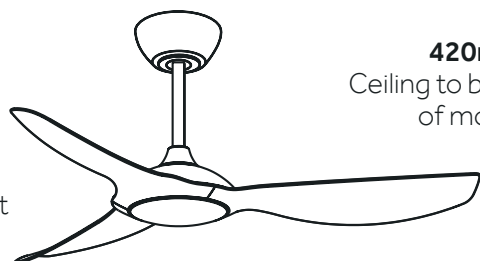

## NO LIGHT

**C4510/202A** - 60" (152cm) Black

**C4510/101A** - 60" (152cm) White

165mm Canopy

420mm  
Ceiling to base  
of motor

380mm  
Ceiling to  
lowest part  
of Blades

1520mm Overall Diameter