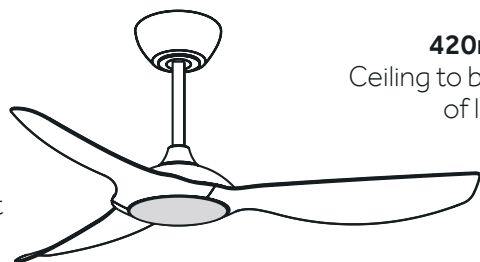

## DIMMABLE CCT LED LIGHT

**C4511/202A** - 60" (152cm) Black - CCT LED

**C4511/101A** - 60" (152cm) White - CCT LED

165mm Canopy

420mm  
Ceiling to base  
of light

380mm  
Ceiling to  
lowest part  
of Blades