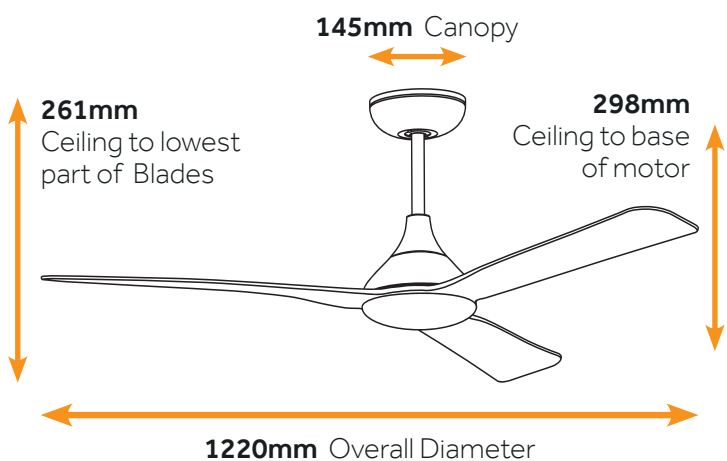

# STREAM | DC 48"

# STREAM | DC 48"

**12 MONTH  
REPLACEMENT  
WARRANTY**

## NO LIGHT

**C9050/101A** - 48" (122cm) White