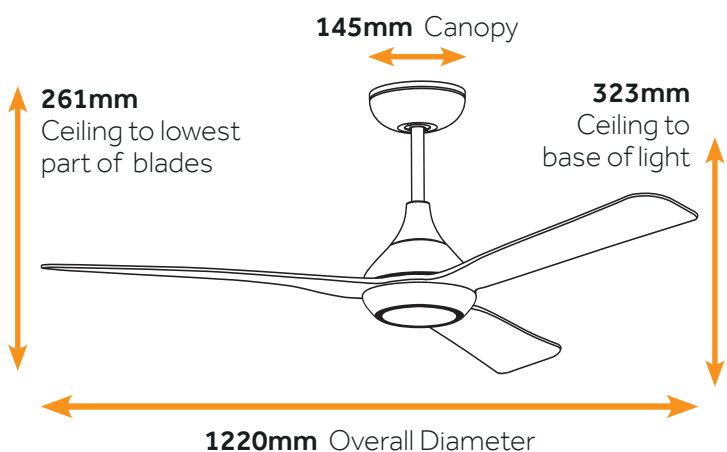

# STREAM | DC 48"

## NO LIGHT

**C9050/101A** - 48" (122cm) White

## SPECIFICATIONS:

- Suitable for indoor use only
- Reversible for winter use
- Includes remote control - 6 selectable speeds
- Energy saving DC motor
- Available with or without CCT Dimmable LED light
- Lightweight ABS plastic blades
- Quiet operation
- 1Hr/4Hr/8Hr Timer settings
- 12° Blade pitch
- Suitable for angled ceilings Max 14°

## DIMMABLE CCT LED LIGHT

**C9051/101A** - 48" (122cm) White - CCT LED