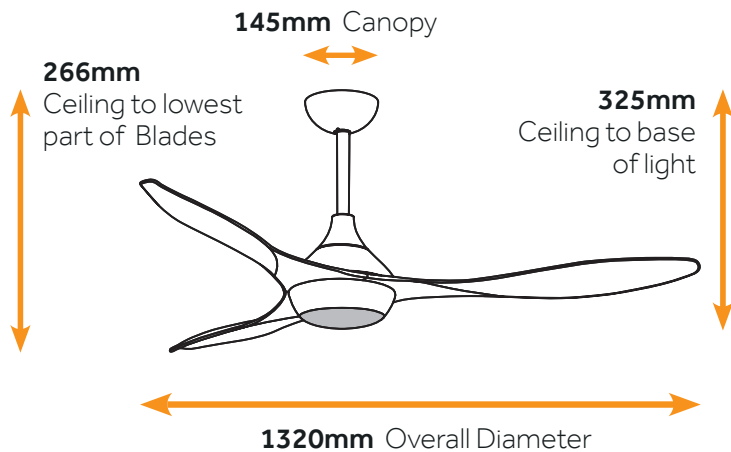

INCLUDES NO BEEP REMOTE

Remote does not make a noise when you press the buttons!

FLIGHT | DC 52"

FLIGHT | DC 52"

**12 MONTH
REPLACEMENT
WARRANTY**

NO LIGHT

C9000/101A - 52" (132cm) White

DIMMABLE CCT LED LIGHT

C9001/101A - 52" (132cm) White - CCT LED

SPECIFICATIONS:

- Suitable for indoor use only
- Reversible for winter use
- Includes remote control - 6 selectable speeds
- Energy saving DC motor
- Available with or without CCT Dimmable LED light
- Lightweight plastic blades
- Quiet operation
- 12° Blade pitch
- Suitable for angled ceilings Max 14°

K505M/106A - 60cm White

K505M/112A - 120cm White