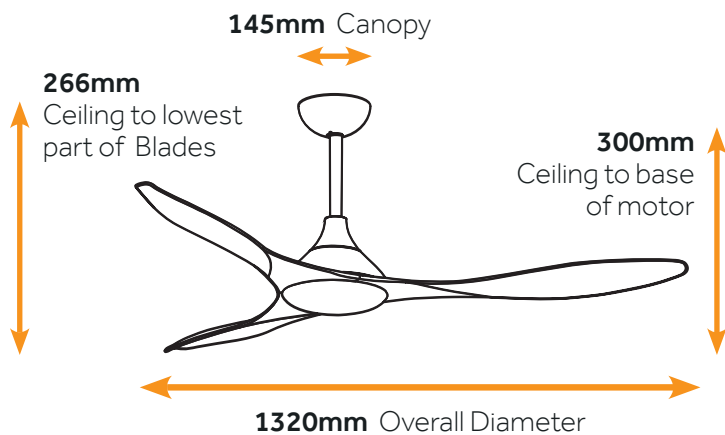

INCLUDES NO BEEP REMOTE

Remote does not make a noise when you press the buttons!

FLIGHT | DC 52"

FLIGHT | DC 52"

**12 MONTH
REPLACEMENT
WARRANTY**

NO LIGHT

C9000/101A - 52" (132cm) White

DIMMABLE CCT LED LIGHT

C9001/101A - 52" (132cm) White - CCT LED

SPECIFICATIONS:

- Suitable for indoor use only
- Reversible for winter use
- Includes remote control - 6 selectable speeds
- Energy saving DC motor
- Available with or without CCT Dimmable LED light
- Lightweight plastic blades
- Quiet operation
- 12° Blade pitch
- Suitable for angled ceilings Max 14°

K505M/106A - 60cm White

K505M/112A - 120cm White