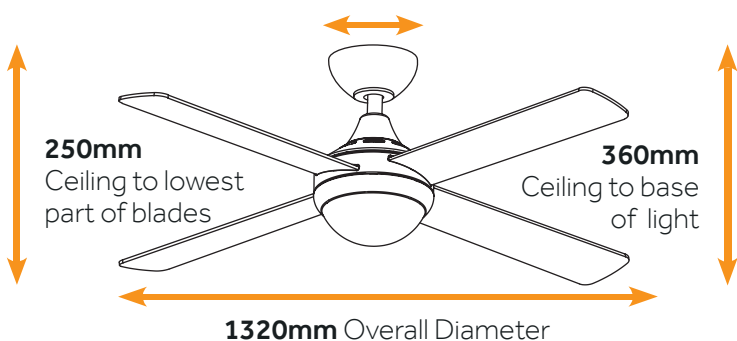

150mm Canopy

1320mm Overall Diameter

CCT LED LIGHT

C0061/101A - 52" - White - Wall Control

C0051/101A - 52" - White - Remote

150mm Canopy

1320mm Overall Diameter

SPECIFICATIONS:

- Indoor ONLY
- Reversible for winter use
- Remote or wall control options
- 3 selectable speeds
- Quiet operation
- Available with or without CCT LED light

PERFORMANCE DATA:

Speed	Power (Watts)	RPM	Airflow
1 - Low	19.4	123	6,598 m3/hr
2 - Mid	36	173	7,810 m3/hr
3 - High	58	212	9,980 m3/hr