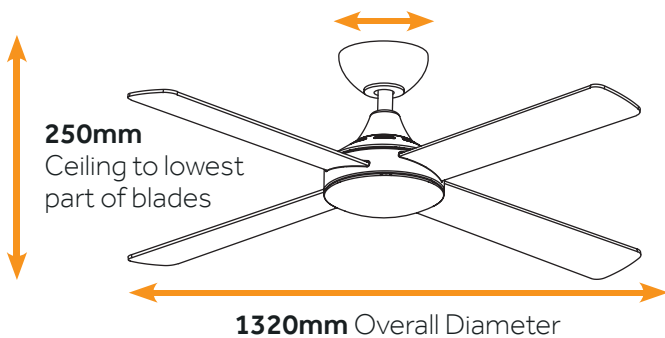

INCLUDES NO BEEP REMOTE

Remote does not make a noise when you press the buttons!

COOLER | AC 52"

COOLER | AC 52"

**12 MONTH
REPLACEMENT
WARRANTY**

NO LIGHT

C0060/101A - 52" - White - Wall Control

C0050/101A - 52" - White - Remote

150mm Canopy

1320mm Overall Diameter

CCT LED LIGHT

C0061/101A - 52" - White - Wall Control

C0051/101A - 52" - White - Remote

150mm Canopy

1320mm Overall Diameter

SPECIFICATIONS:

- Indoor ONLY
- Reversible for winter use
- Remote or wall control options
- 3 selectable speeds
- Quiet operation
- Available with or without CCT LED light

PERFORMANCE DATA:

Speed	Power (Watts)	RPM	Airflow
1 - Low	19.4	123	6,598 m3/hr
2 - Mid	36	173	7,810 m3/hr
3 - High	58	212	9,980 m3/hr