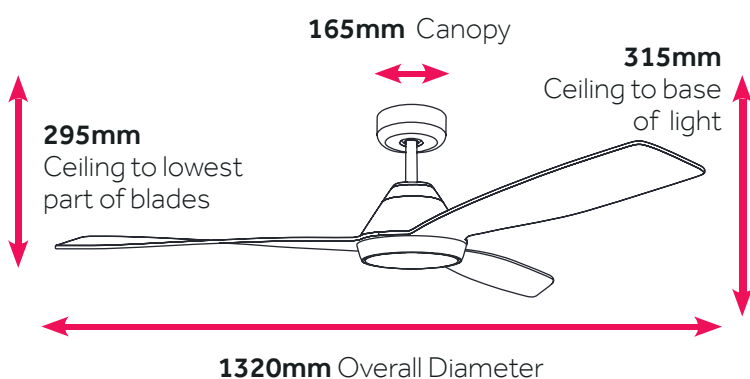

DIMMABLE CCT LED LIGHT

C6011/101A - 52" White

C6011/124A - 52" White / Light Timber