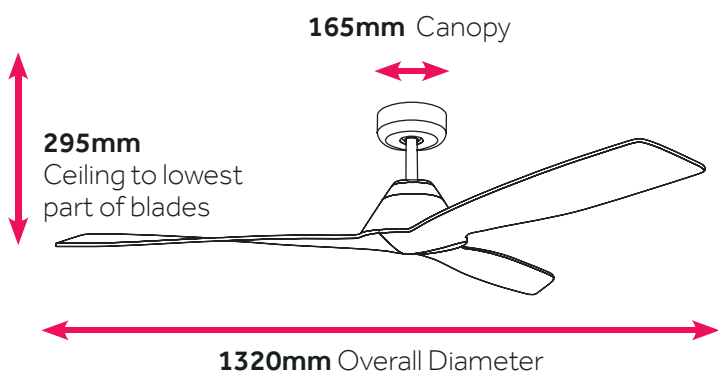

## NO LIGHT

**C6010/101A** - 52" White

**C6010/124A** - 52" White / Light Timber