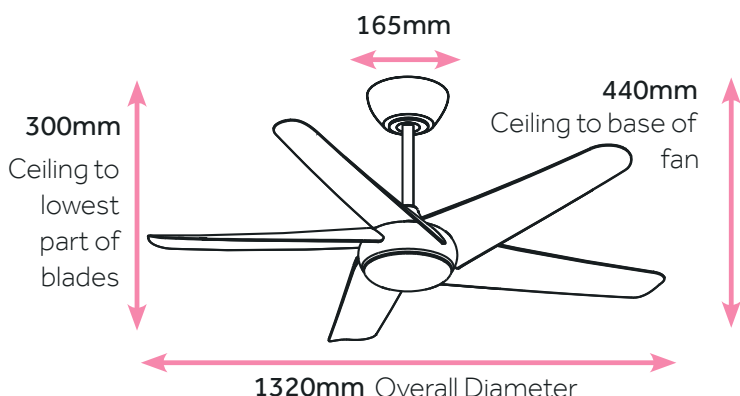

# DESIGNER | DC

DESIGN YOUR OWN FAN, 3 OR 5 BLADES

52"

INSTALL AS 3 OR 5 BLADES

Five blades are included in box, so you can choose between a 3 or 5 blade fan!

4 YEAR  
MOTOR  
WARRANTY

1 YEAR IN HOME

3 YEAR MOTOR REPLACEMENT

## SPECIFICATIONS:

- Indoor / outdoor undercover
- Reversible for winter use
- Includes remote control - 6 selectable speeds
- Energy saving DC motor
- Lightweight plastic blades
- Install as 3 or 5 blades
- Available with or without CCT Dimmable LED light
- 18° Blade pitch
- Suitable for angled ceilings Max 15°