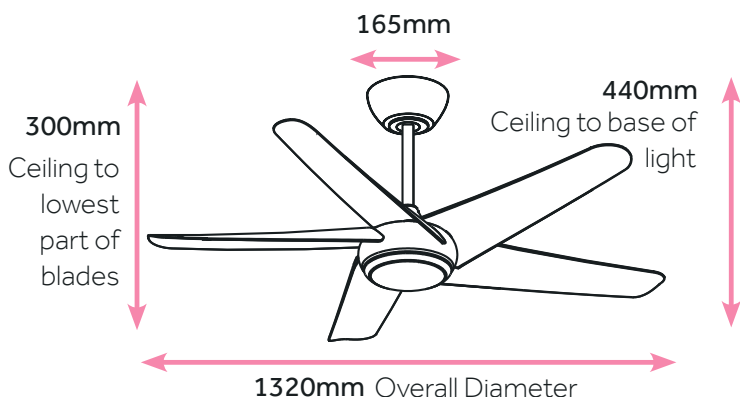

DIMMABLE CCT LED LIGHT

C4001/101A - 52" White

C4001/202A - 52" Black