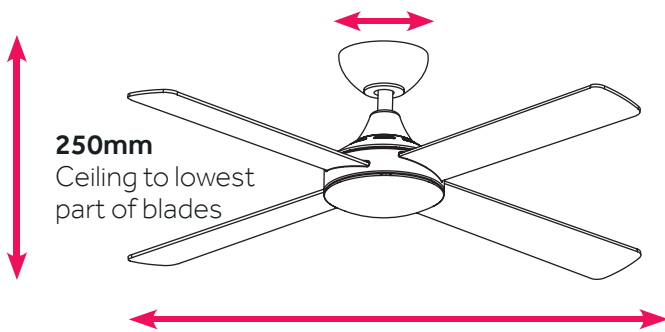

INCLUDES NO BEEP REMOTE
Remote does not make a noise when
you press the buttons!

COOLER | AC

COOLER | AC

4 YEAR MOTOR WARRANTY
1 YEAR IN HOME
3 YEAR MOTOR REPLACEMENT*
*Upon Product Registration

NO LIGHT

C0060/101A - 52" - White - Wall Control

C0050/101A - 52" - White - Remote

150mm Canopy

1320mm Overall Diameter

SPECIFICATIONS:

- Indoor ONLY
- Reversible for winter use
- Remote or wall control options
- 3 selectable speeds
- Quiet operation
- Available with or without CCT LED light

PERFORMANCE DATA:

Speed	Power (Watts)	RPM	Airflow
1 - Low	19.4	123	6,598 m3/hr
2 - Mid	36	173	7,810 m3/hr
3 - High	58	212	9,980 m3/hr

CCT LED LIGHT

C0061/101A - 52" - White - Wall Control

C0051/101A - 52" - White - Remote

150mm Canopy

1320mm Overall Diameter

CCT LED LIGHT DATA:

Colour Temp	Power (Watts)	Max Lumen's
3000k	18	1408 lm
4000k	18	1501 lm
6000k	18	1474lm

ACCESSORIES

REPLACEABLE CCT LED LIGHT:

User replaceable LED light module, available to purchase if required or if you just want to have a spare!