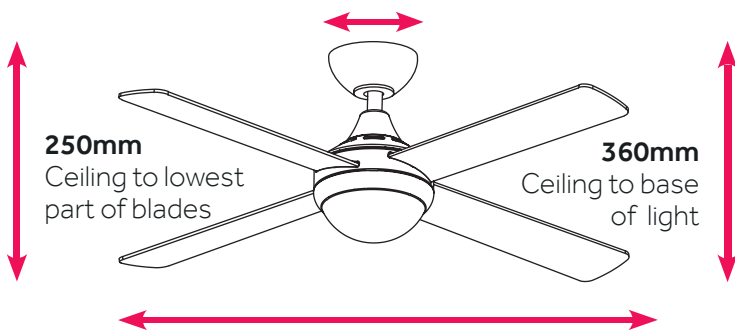

C0050/101A - 52" - White - Remote

150mm Canopy

1320mm Overall Diameter

SPECIFICATIONS:

- Indoor ONLY
- Reversible for winter use
- Remote or wall control options
- 3 selectable speeds
- Quiet operation
- Available with or without CCT LED light

PERFORMANCE DATA:

Speed	Power (Watts)	RPM	Airflow
1 - Low	19.4	123	6,598 m3/hr
2 - Mid	36	173	7,810 m3/hr
3 - High	58	212	9,980 m3/hr

CCT LED LIGHT

C0061/101A - 52" - White - Wall Control

C0051/101A - 52" - White - Remote

150mm Canopy

1320mm Overall Diameter

CCT LED LIGHT DATA:

Colour Temp	Power (Watts)	Max Lumen's
3000k	18	1408 lm
4000k	18	1501 lm
6000k	18	1474lm

ACCESSORIES

REPLACEABLE CCT LED LIGHT:

User replaceable LED light module, available to purchase if required or if you just want to have a spare!