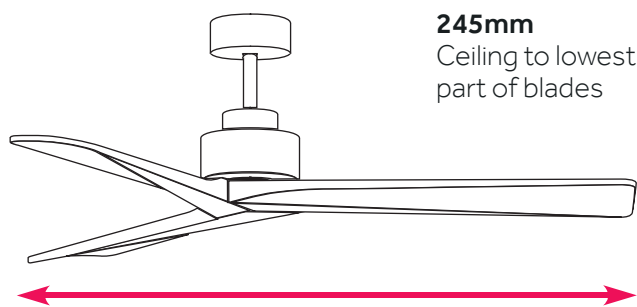

- Indoor ONLY
- Includes remote control
- Energy efficient DC motor
- Timber Blades
- Reversible for winter use
- 6 selectable speeds
- Quiet operation
- Suitable for 10° Ceilings

DIMENSIONS

C0150/217A - 52" - Black & Walnut - Remote

C0150/118A - 52" - White & Teak - Remote

150mm Canopy

245mm
Ceiling to lowest
part of blades

1320mm Overall Diameter

PERFORMANCE DATA

Speed	Power (Watts)	RPM	Airflow
1 - Low	4.6	110	4,920 m3/hr
2	9.6	141	8,640 m3/hr
3	14.7	159	9,660 m3/hr
4	22.3	176	10,800 m3/hr
5	27.0	194	11,700 m3/hr
6 - High	32.7	217	13,140 m3/hr

2 RODS INCLUDED IN THE BOX!

We include 2 rods (125mm and 250mm long) in the box, all measurements are based on using the 125mm rod. The 250mm rod is perfect for higher than average ceilings.